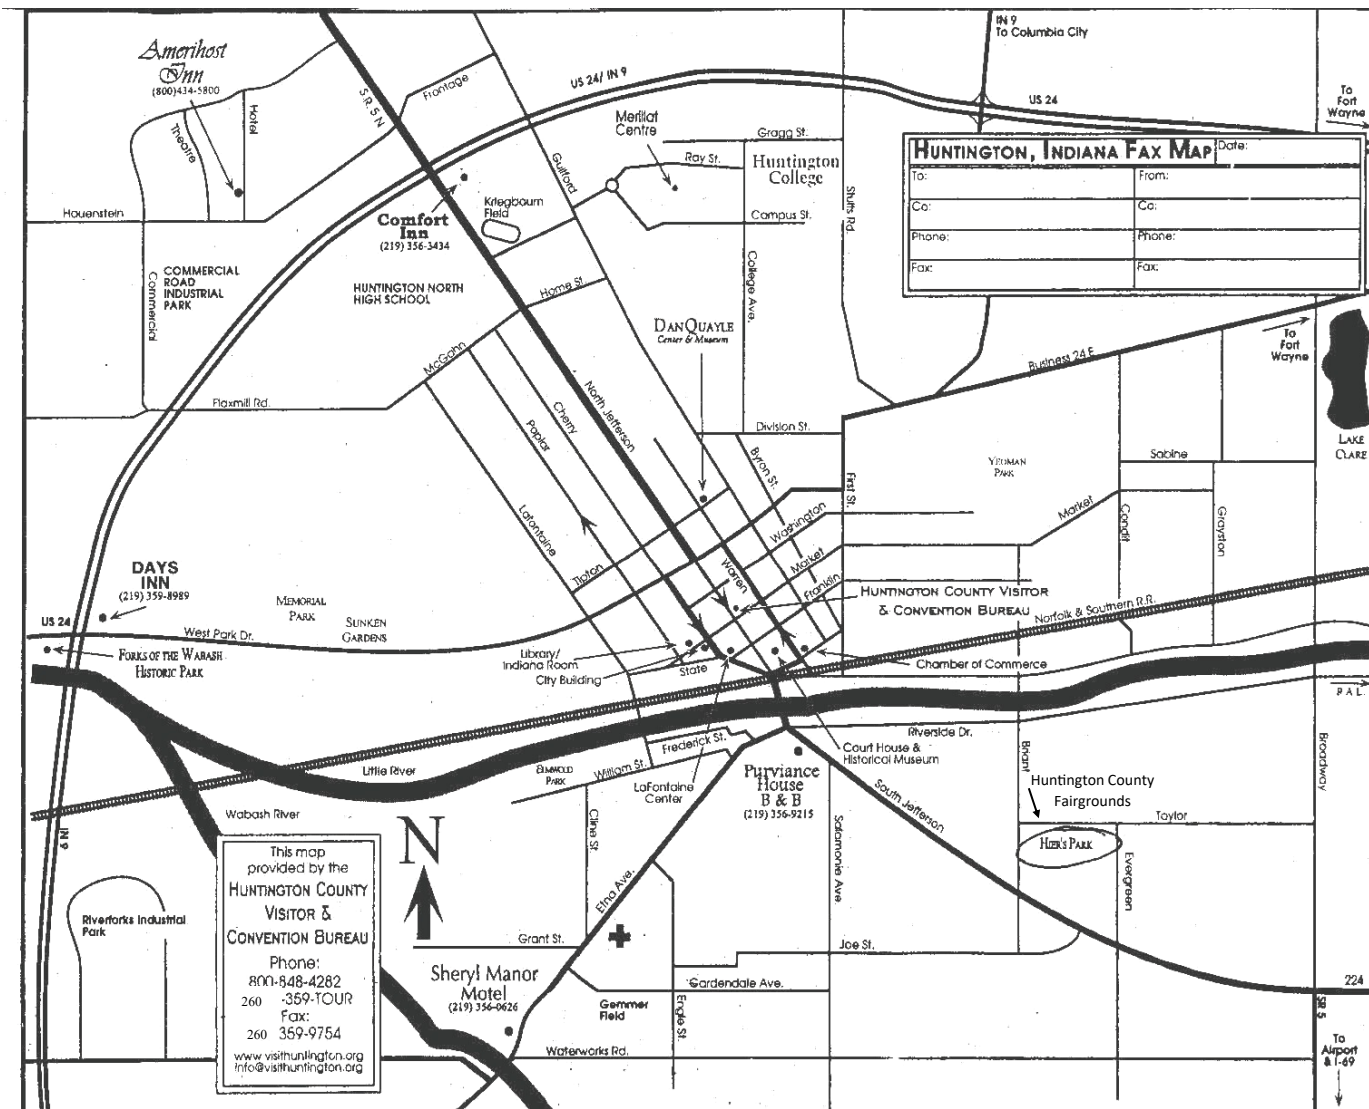

Accommodations: Rooms will be blocked at
Comfort Inn, 260-356-3434

SULLIVAN
SUPPLY®

2019 Preview Show Sponsors

AG Plus
 Donor Solutions
 Edward Jones
 Faber-Kober Cattle
 Farm Bureau Insurance
 First Farmers Bank & Trust
 First Federal Savings Bank
 H & H Disposal
 Heartland REMC
 Holzinger Seed Service
 Huntington County Farm Bureau
 Huntington University Ag Department
 Irving Materials, Inc
 Johnson Petroleum