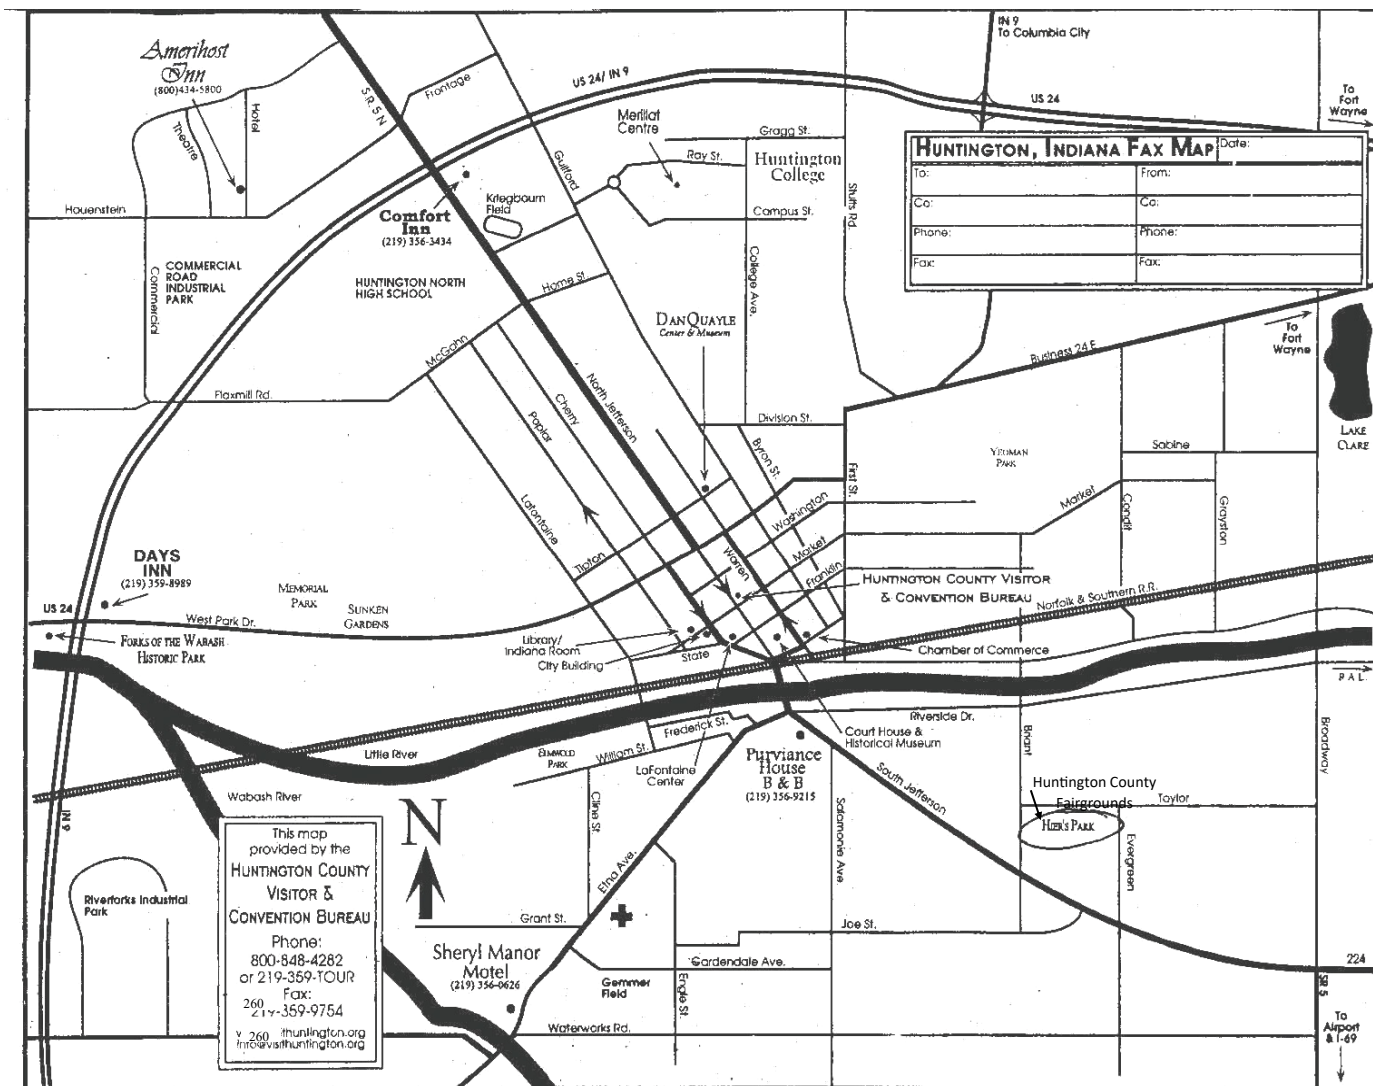

2023 Preview Show Sponsors

Johnson Petroleum

Stephan Trucking , Inc.

Huntington University-Ag

First Federal Savings Bank

In Memory of John R. Tyner

Zahm Trailer Sales, Inc.

Donor Solutions

Farm Bureau Insurance-Adam Stroup

First Farmers Bank & Trust

Bippus State Bank

MSM Transport

Stock Vets

Zahm Excavating

Rochester Sale Barn

Felton Family Farms